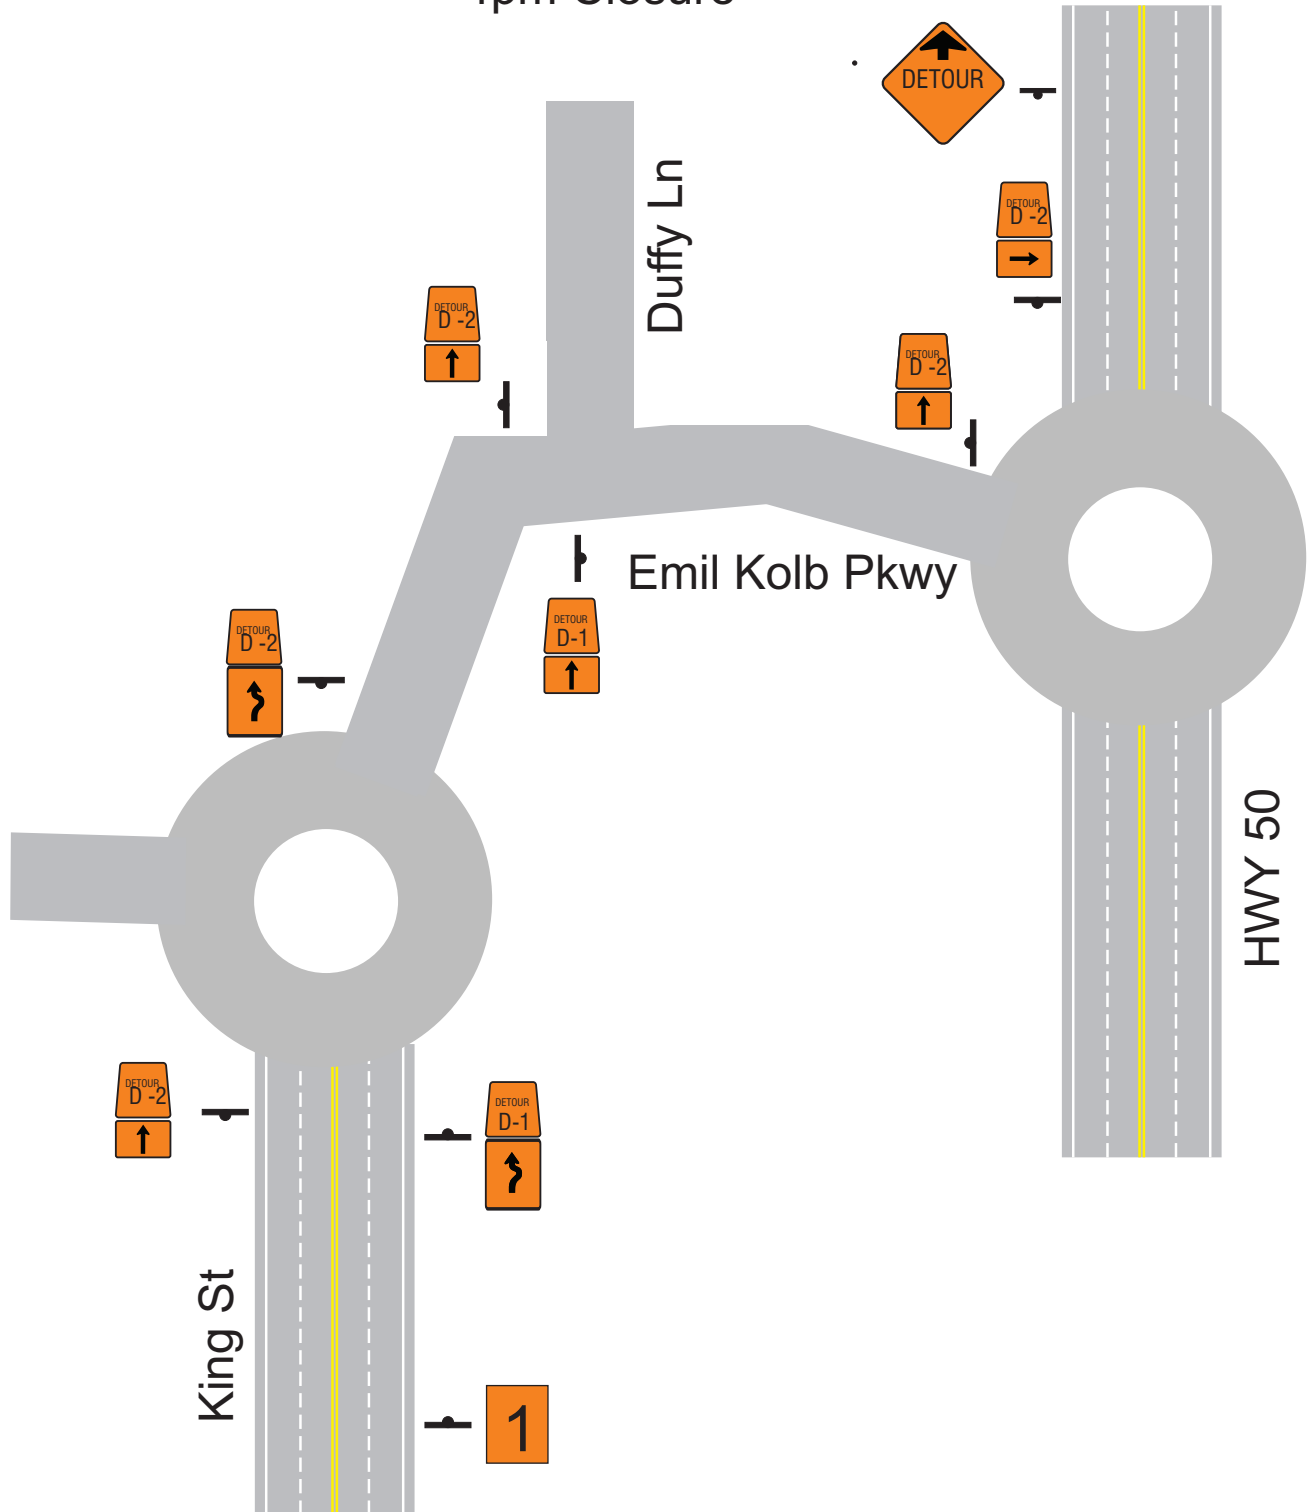

Midnight Madness Bolton

Fri Aug 12, 2022

4pm Closure

Advisory locations

**Queen St in Bolton
Will Be Closed to Through Traffic
King St To Mill St
Fri Aug 12 2022 From
4:00PM TO 11:59Pm
Bolton Midnight Madness**