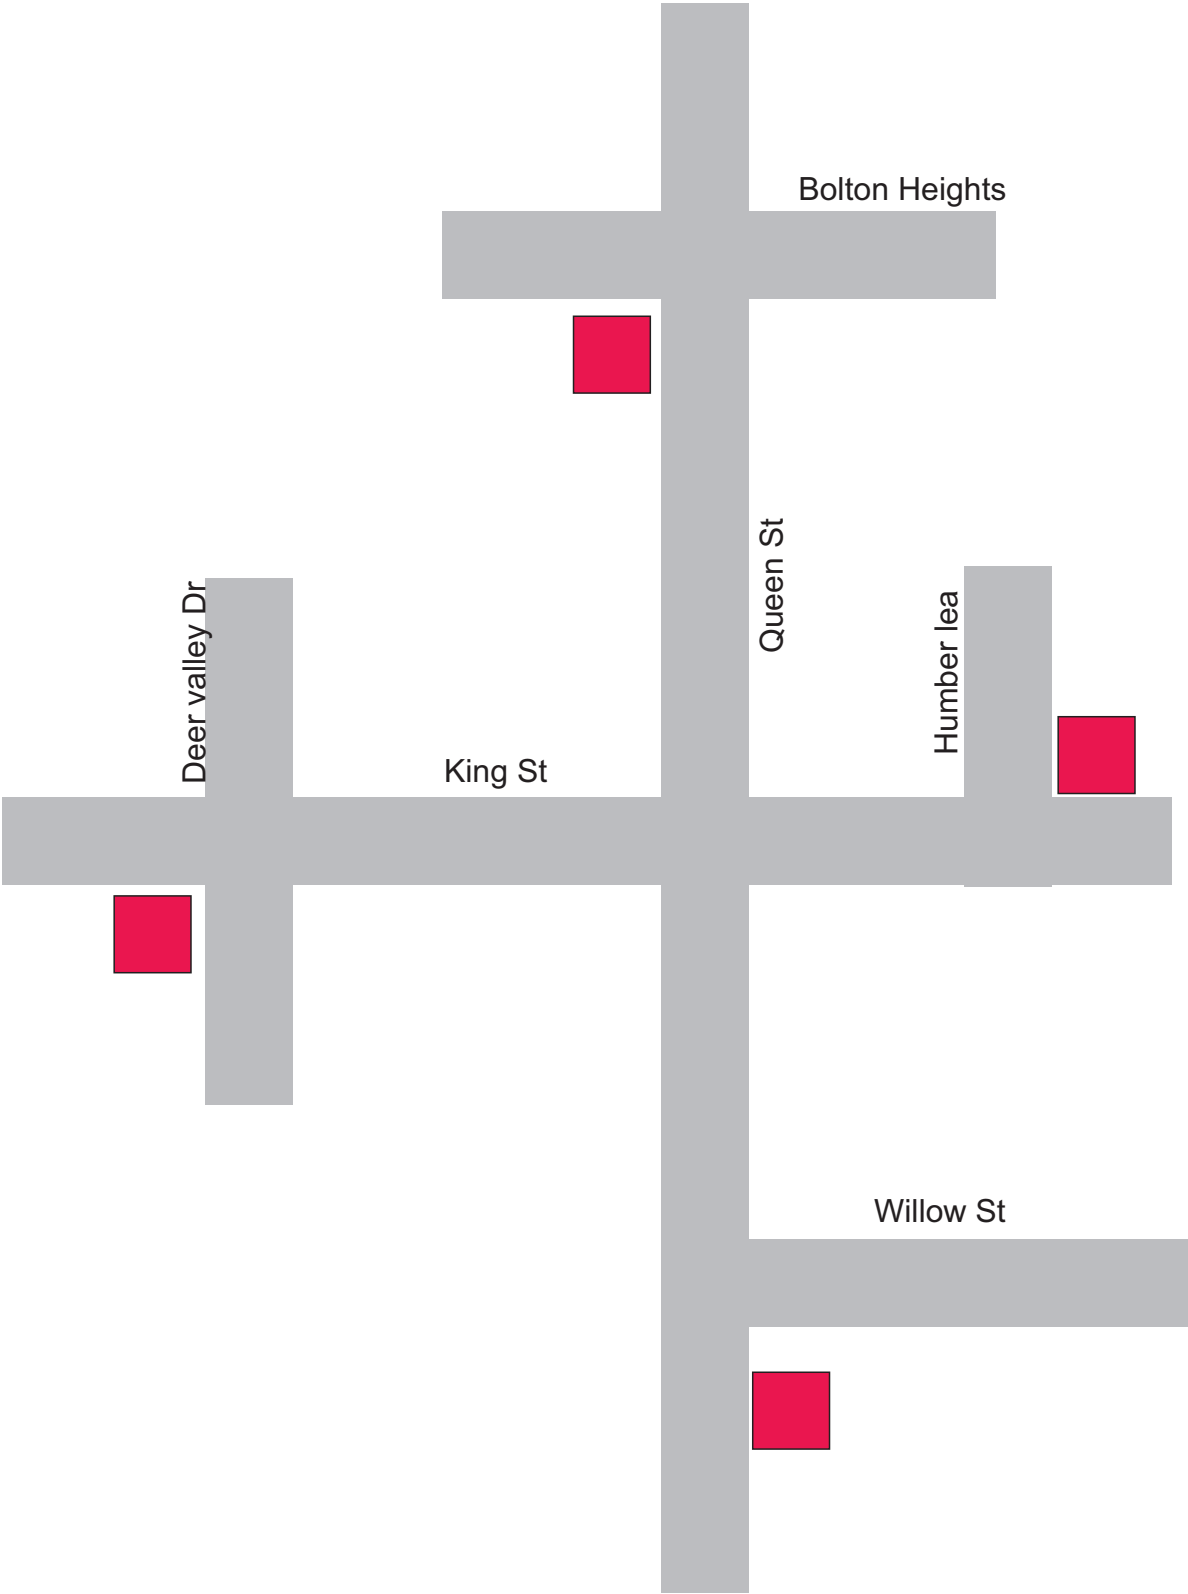

Midnight Madness Bolton

Fri Aug 12, 2022

4pm Closure

Advisory locations

**Queen St in Bolton
Will Be Closed to Through Traffic
King St To Mill St
Fri Aug 12 2022 From
4:00PM TO 11:59Pm
Bolton Midnight Madness**