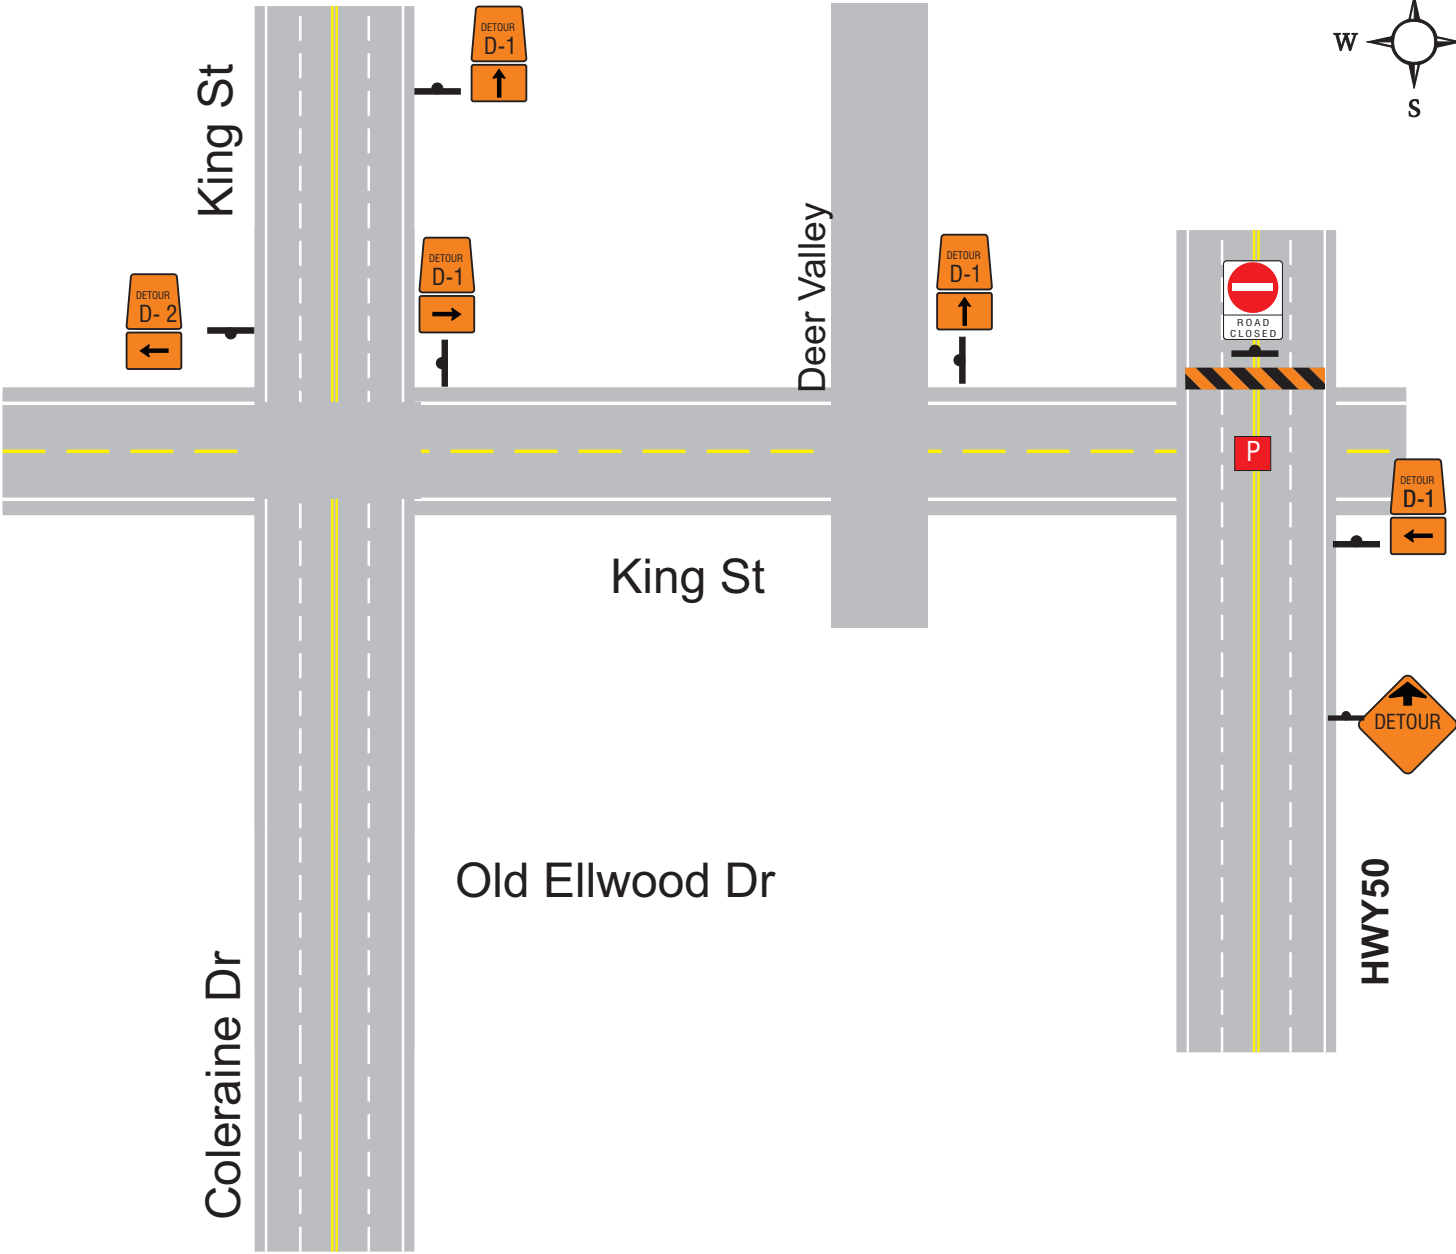

Midnight Madness Bolton

Fri Aug 12, 2022

4pm Closure

Drawings Not to Scale
Set Up as per OTM Book 7
Page 3 of 4