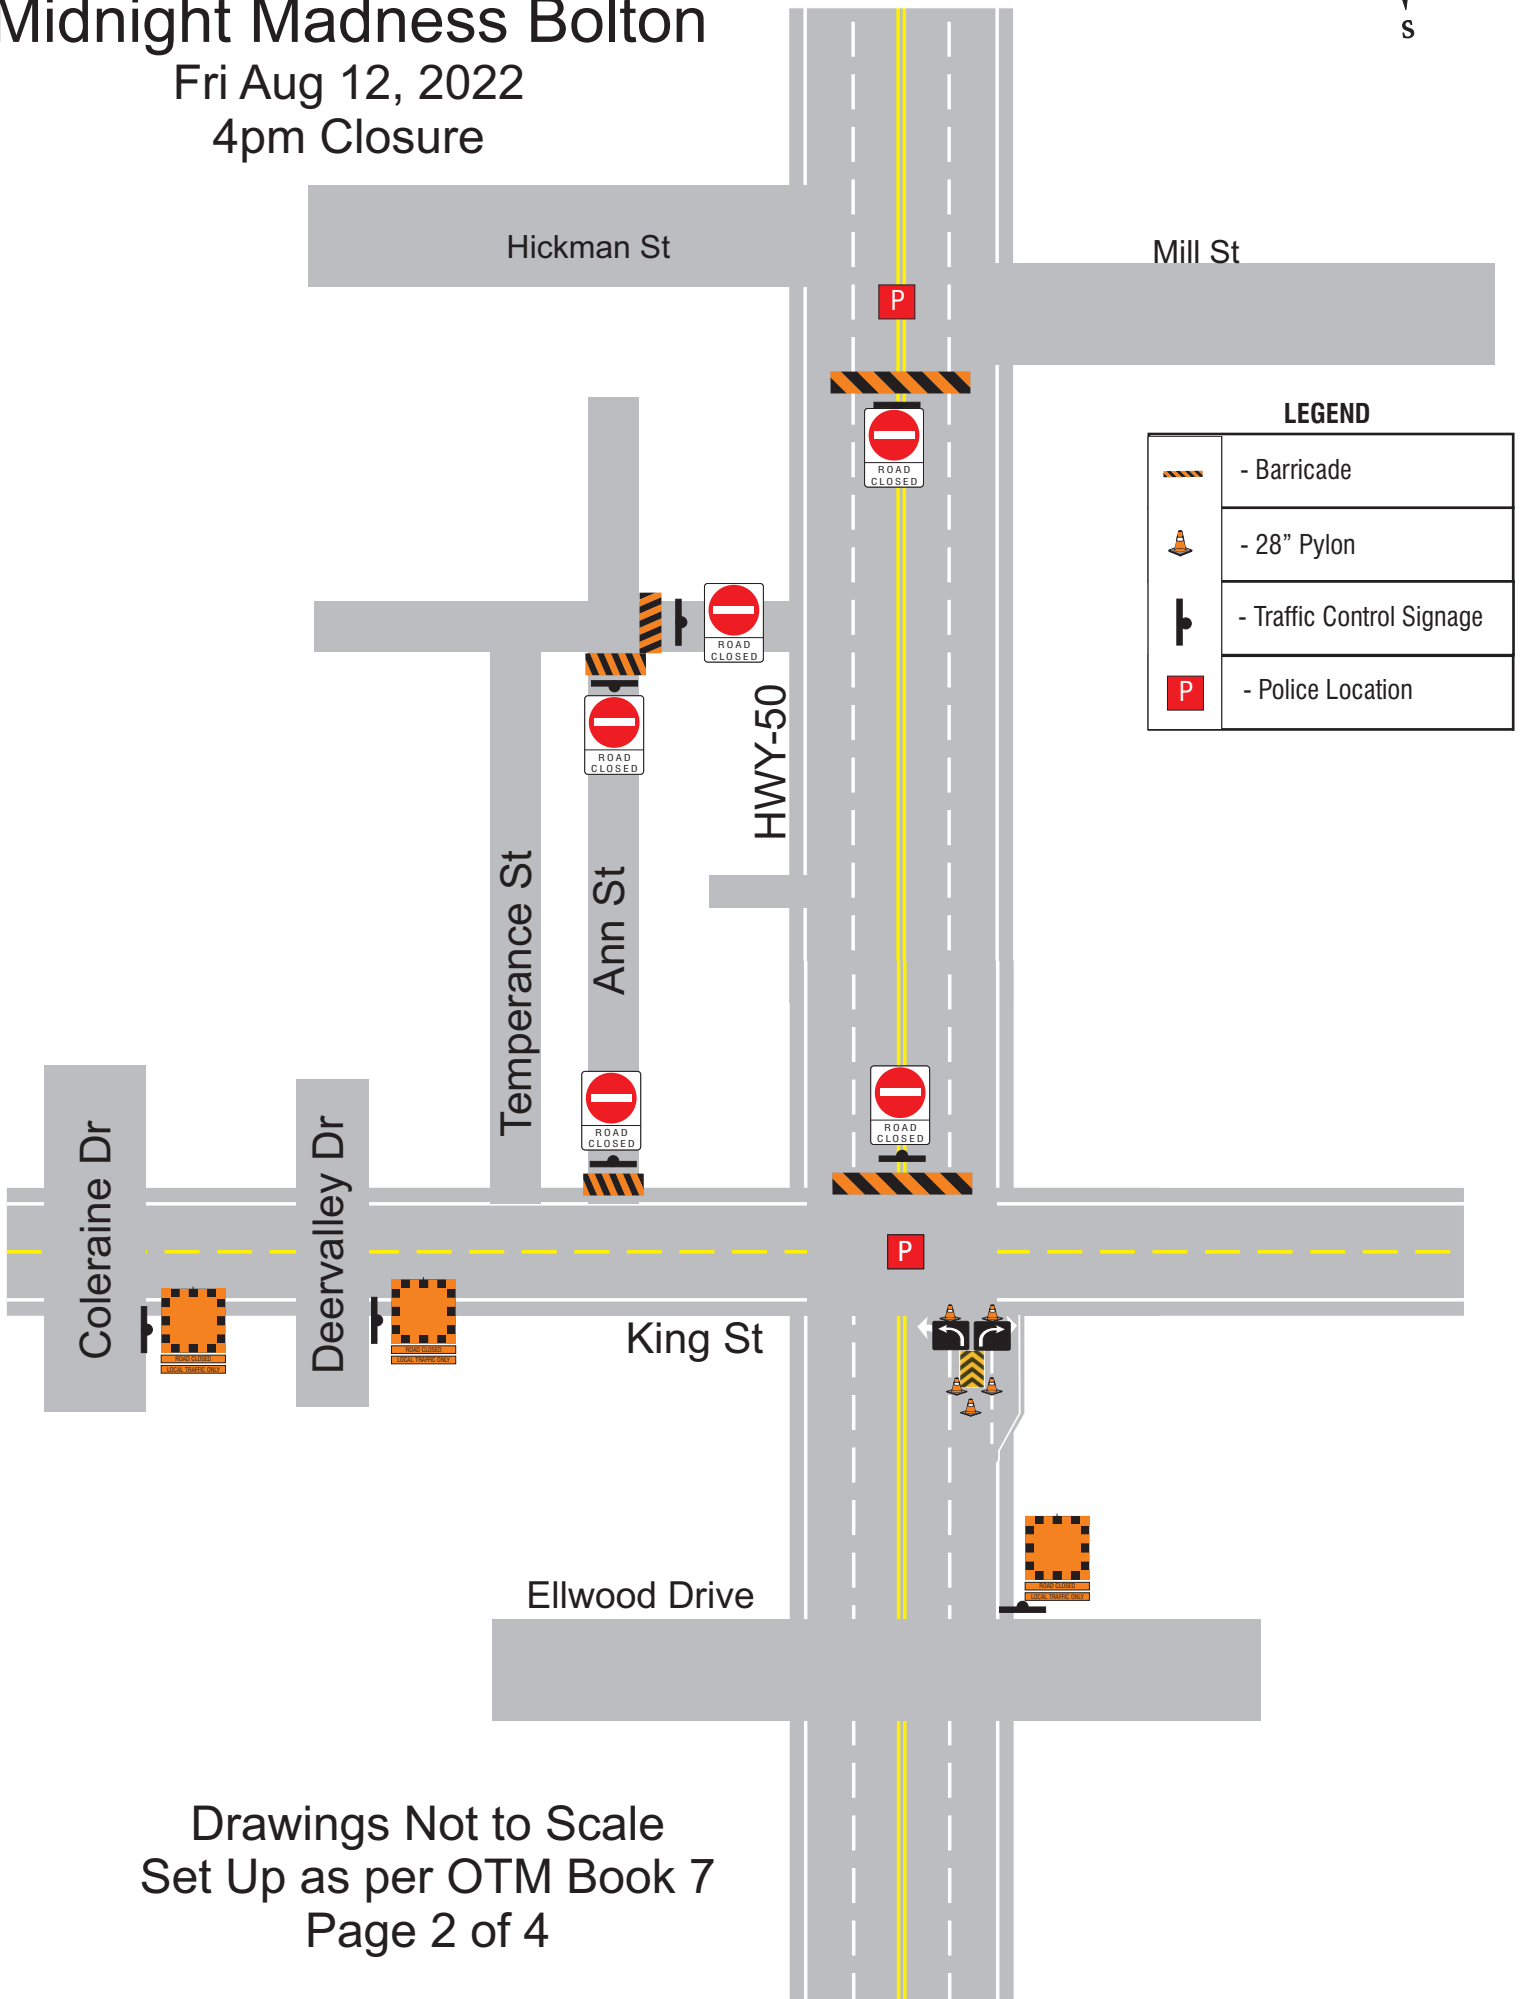

Midnight Madness Bolton

Fri Aug 12, 2022

4pm Closure

Drawings Not to Scale
Set Up as per OTM Book 7
Page 2 of 4